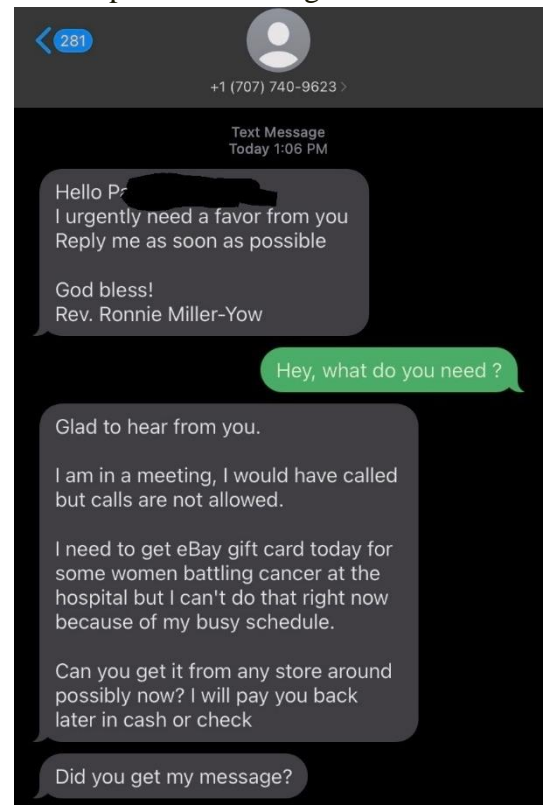

On February 8, 2023, the Wesley Chapel Membership information had been compromised through an email. We are taking immediate steps to notify you of what to look out for as a scammer will try to reach out to you requesting funds on behalf of Rev. Ronnie Miller-Yow and/or potentially others.

Wesley Chapel has conducted a thorough review of the potentially affected information and has found that the compromised information includes names, addresses, and phone numbers. As of yet, we have also found that some members have received text messages and potentially emails requesting money on behalf of Rev. Ronnie Miller-Yow. Please note the example below:

Wesley Chapel UMC values your privacy and deeply regret that this incident has occurred. We are working closely to monitor any suspicious activity and will notify you if there are any significant developments.

Here is how you can protect yourself. We are advising all members to be on the lookout for suspicious emails or/and text messages from **(707)740-9623** and emails from mailoff98@gmail.com claiming to be someone you know. These messages contain requests for money. Block them and report them if you can.

For further information and assistance, please contact the church secretary at 501-374-7893 Ext. 0882.

Peace & Blessings,

Wesley Chapel United Methodist Church
Elder Ronnie Miller Yow, Senior Pastor